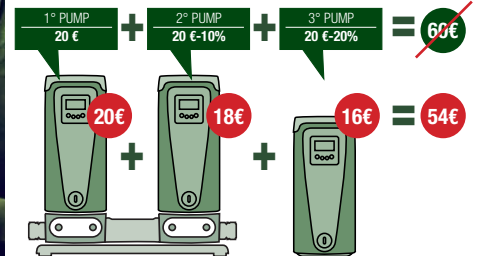

DCONNECT SERVICE PACK

REMOTE CONTROL FOR ELECTRONIC RESIDENTIAL AND COMMERCIAL SYSTEMS

Taking advantage of the Cloud service, you will also be able to monitor your installation remotely, and receive alarms in real time, wherever you are.

DATA RETENTION

Thanks to the comparison of performance levels during the various seasons of use, through the data log you can analyse the long-term operation of your system.

INCREASE YOUR SAVINGS!

THE MORE PUMPS YOU CONNECT, THE MORE YOU SAVE

Cost example of the DConnect service related to the installation in the photo.

DCONNECT SERVICE PACK (NET PRICE)

DATA RETENTION 1 MONTH - MONITORING

BASIC PACKAGE								
1 YEAR SERVICE	1° PUMP	2° PUMP	3° PUMP	4° PUMP	5° PUMP	6° PUMP	7° PUMP	8° PUMP
SERVICE TOTAL	20 €	38 €	54 €	68 €	80 €	90 €	98 €	104 €
CODE	60198312	60198313	60198314	60198315	60198316	60198317	60198318	60198319